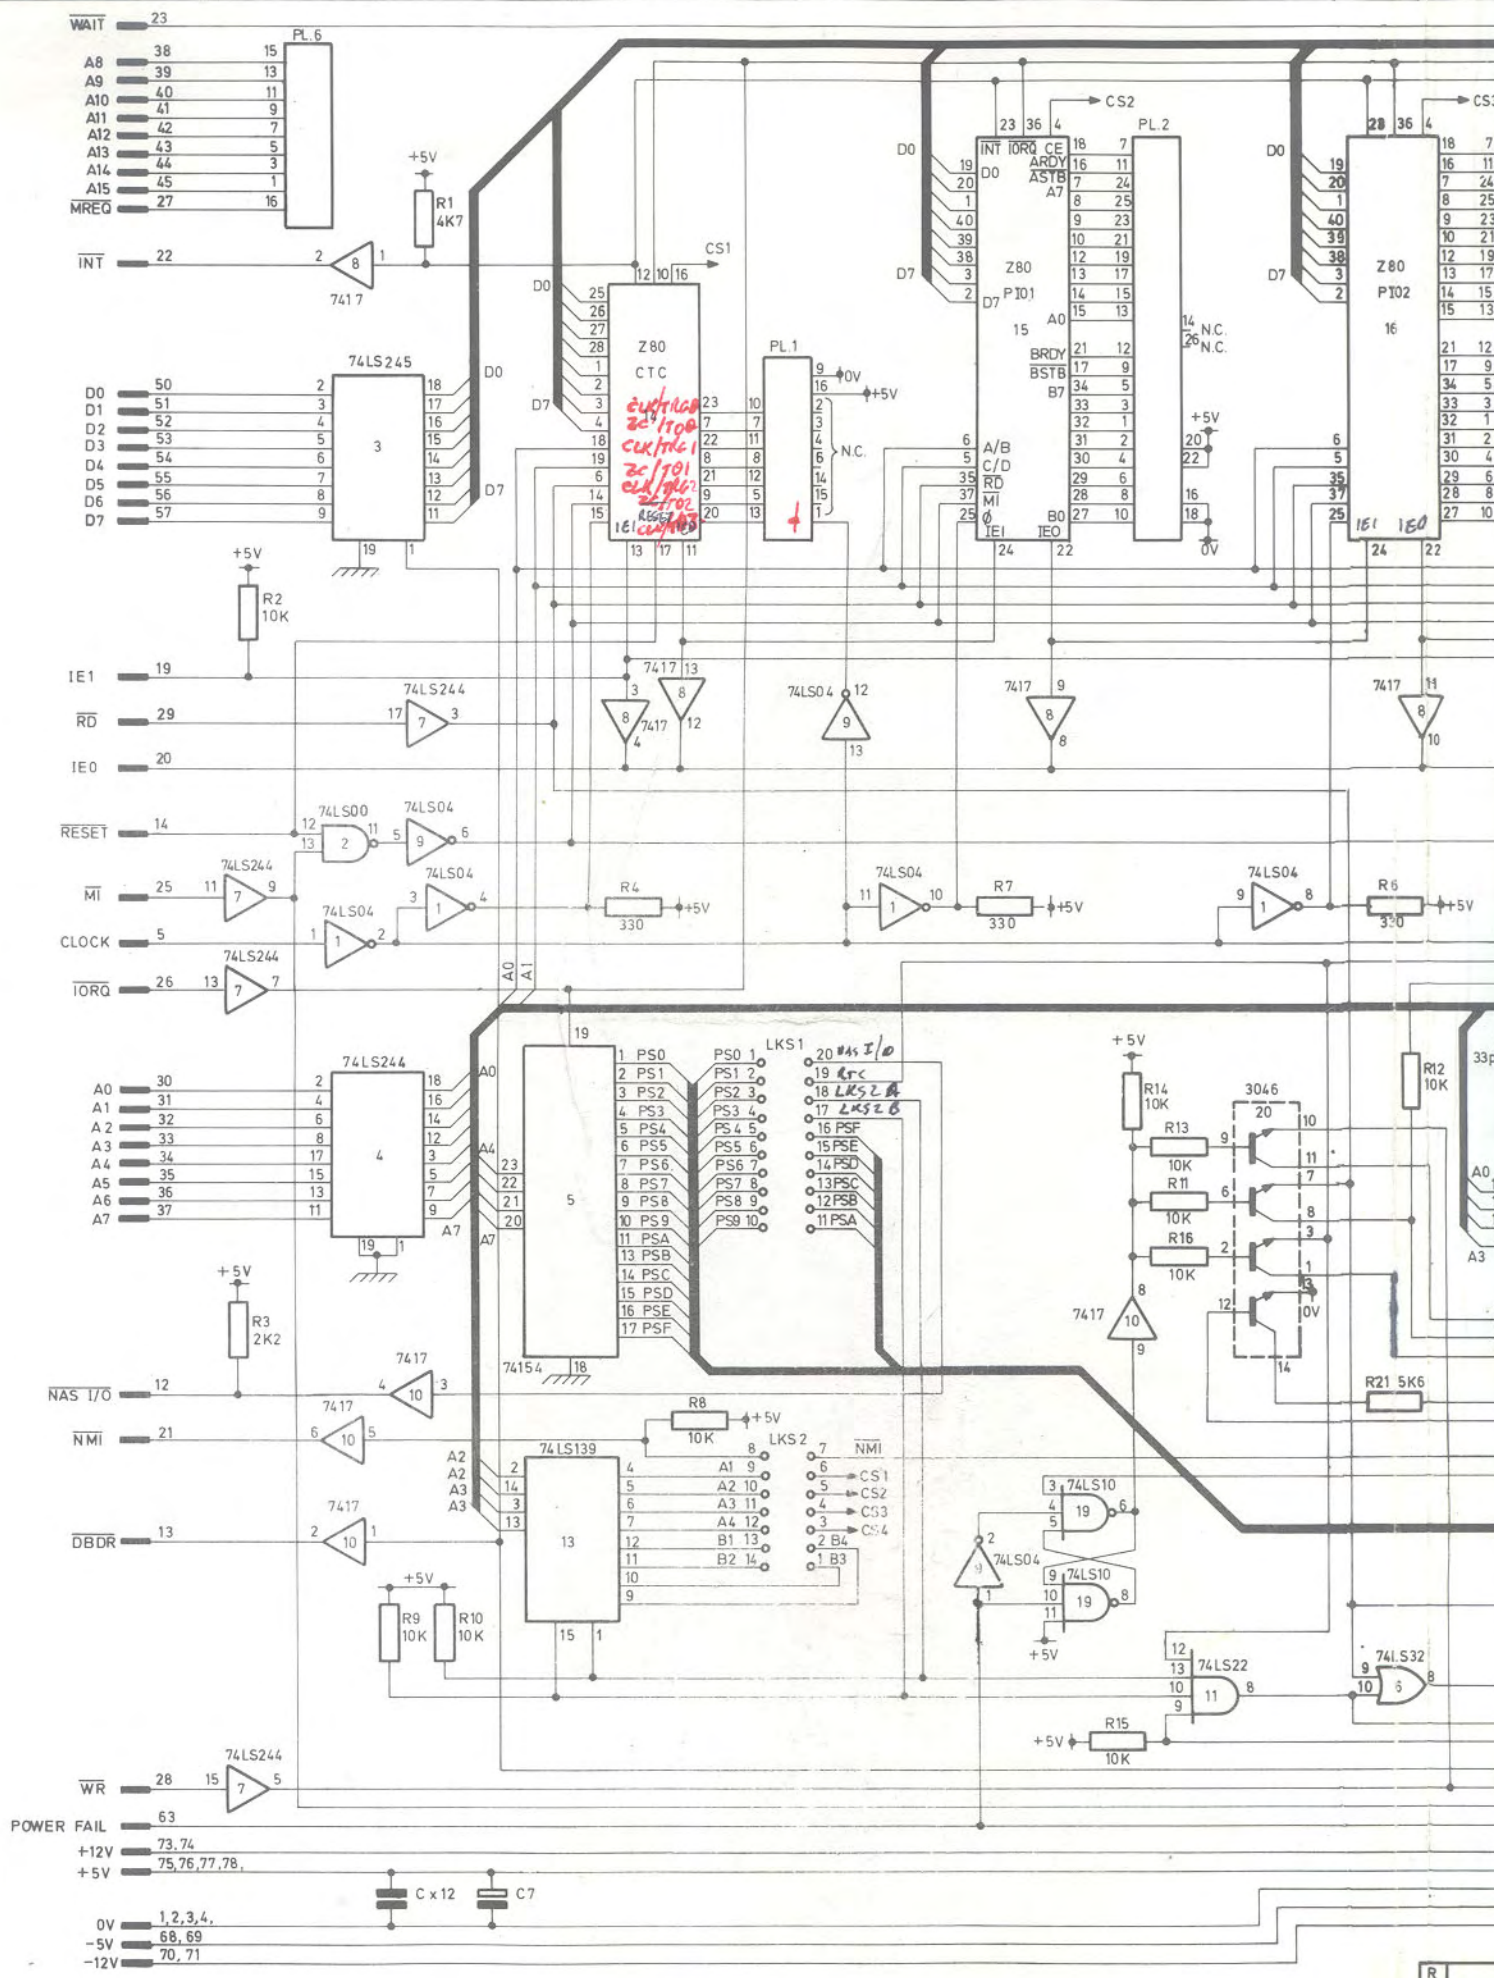

80-BUS
NASBUS

Hi Bits of cLock DATA Read as OFM (OFxM)

R	
1	

R	DESCRIPTION	DATE	TITLE	DRN	CHKD.	APP.	DRAWING N°
1			GEMINI MICROCOMPUTERS I/O BOARD	HR/WDS			GM816
				DATE			
				NOV 1981			
				SCALE	N.T.S.		