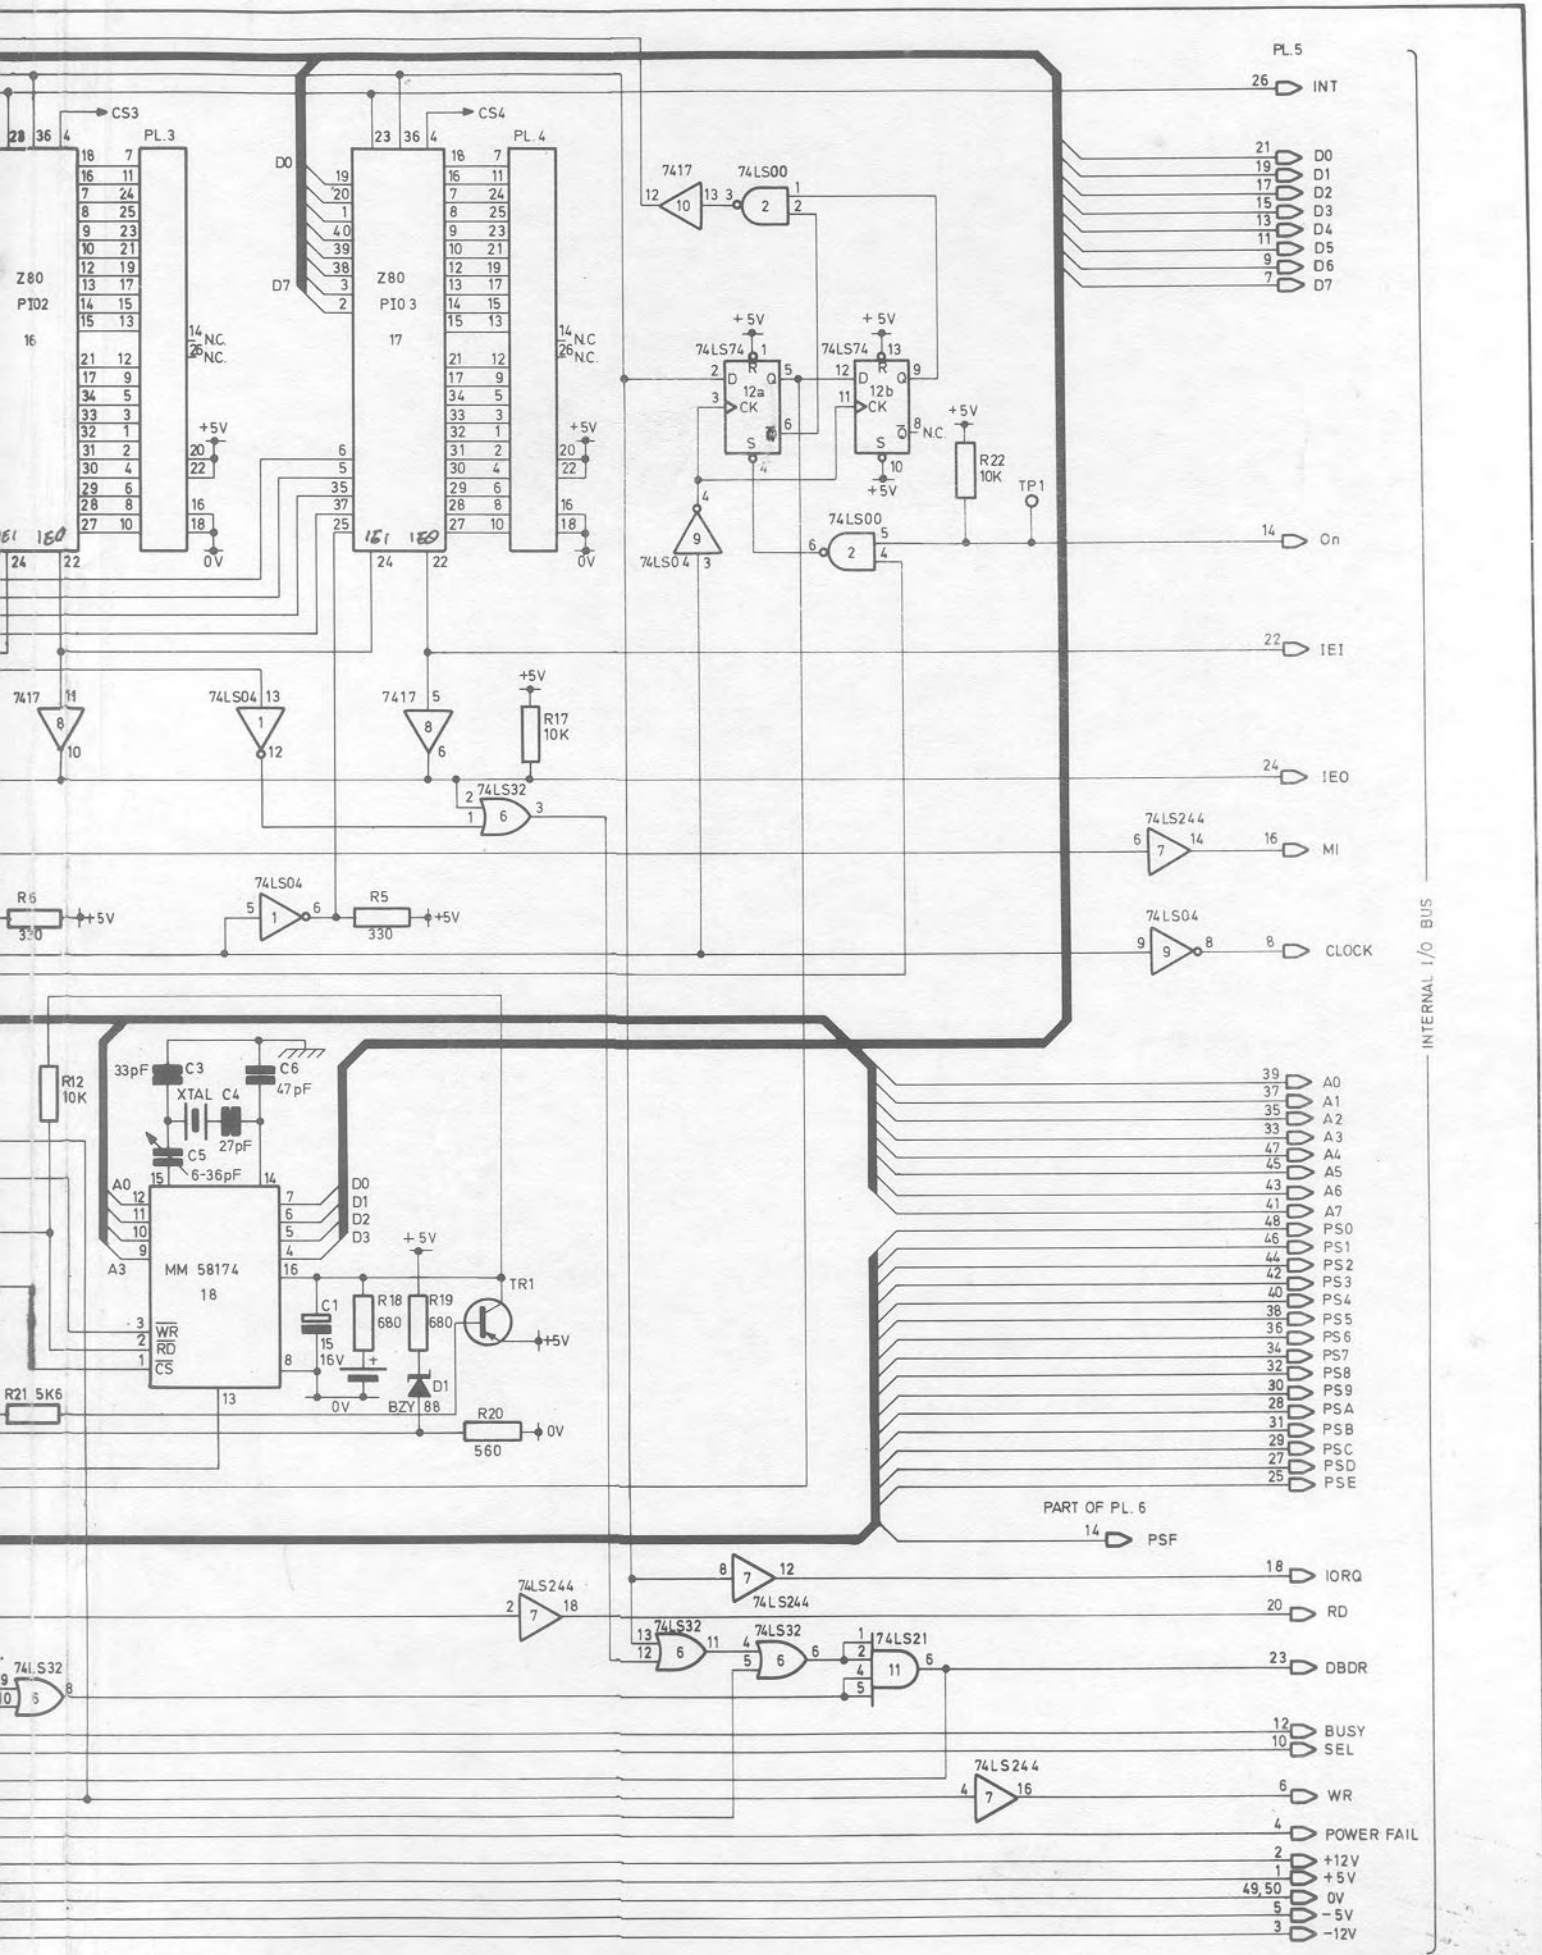

80-BUS
NASBUS

Hi Bits of cLock DATA Read as OFM (OFxM)

R	
1	

R	DESCRIPTION	DATE	TITLE	DRN	CHKD.	APP.	DRAWING N°
1			GEMINI MICROCOMPUTERS I/O BOARD	HR/WDS			GM816
				DATE			
				NOV 1981			
				SCALE	N.T.S.		